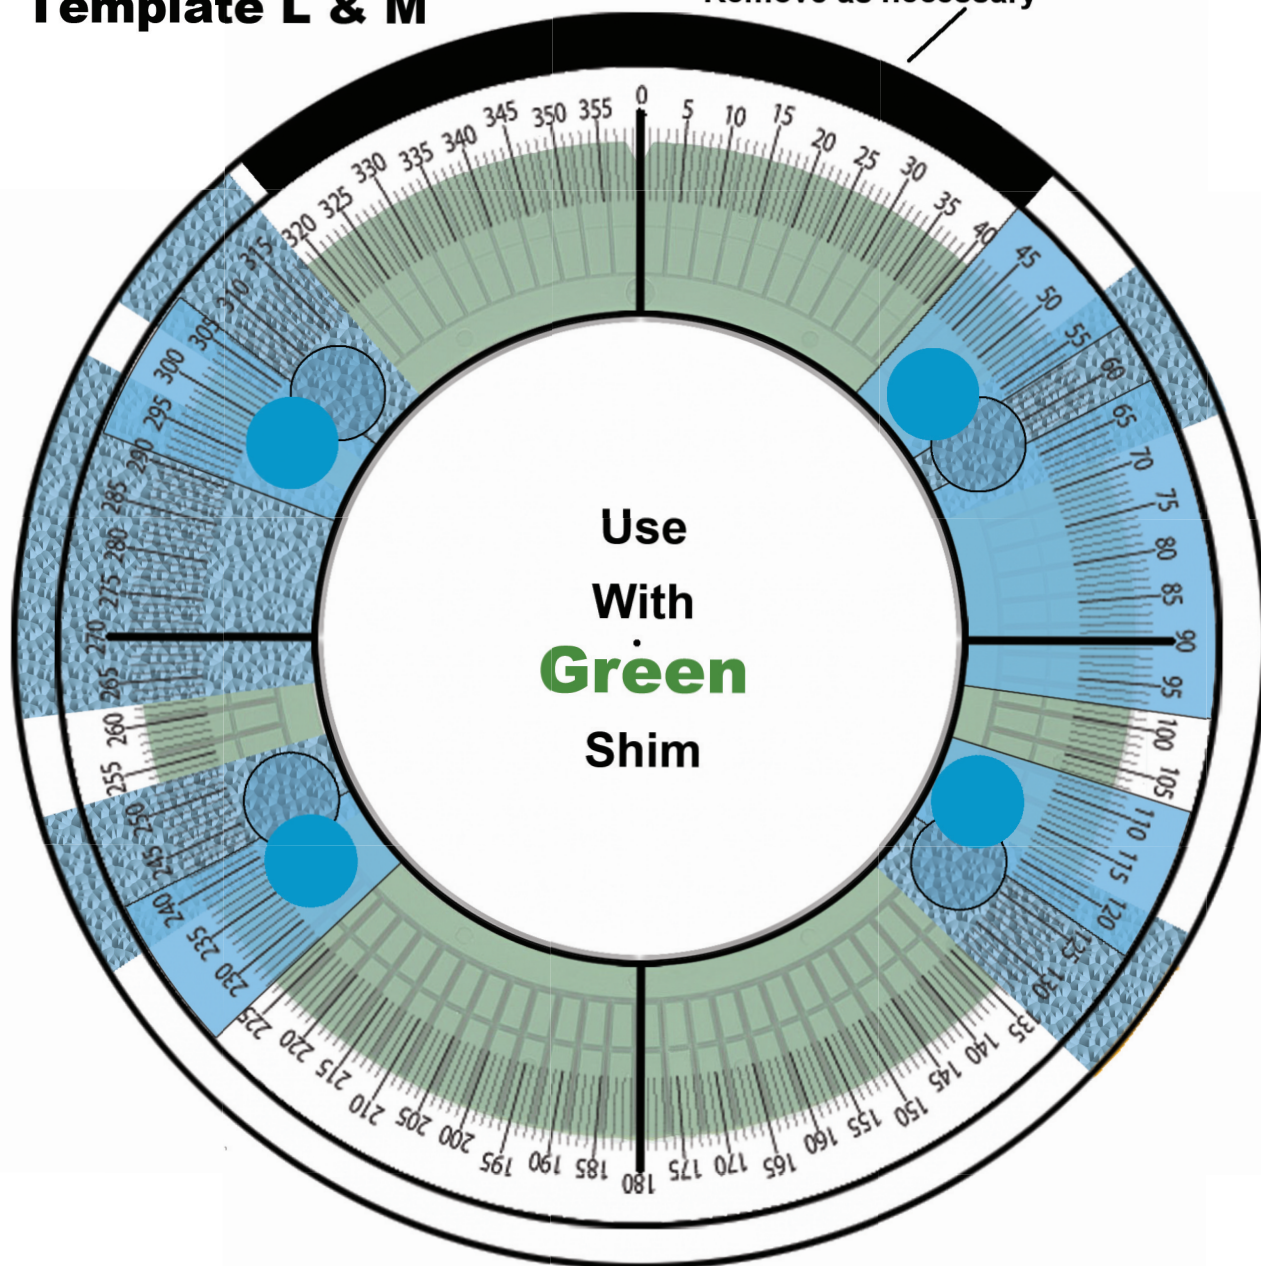

Template L & M

Remove as necessary

1996 & Up Chrysler Town & Country & Voyager, Dodge Caravan, Nissan Leaf & Sentra, Plymouth Voyager, Toyota Sienna

Driver Side  Passenger Side 

Template N

Toyota Sienna

Driver Side  Passenger Side 