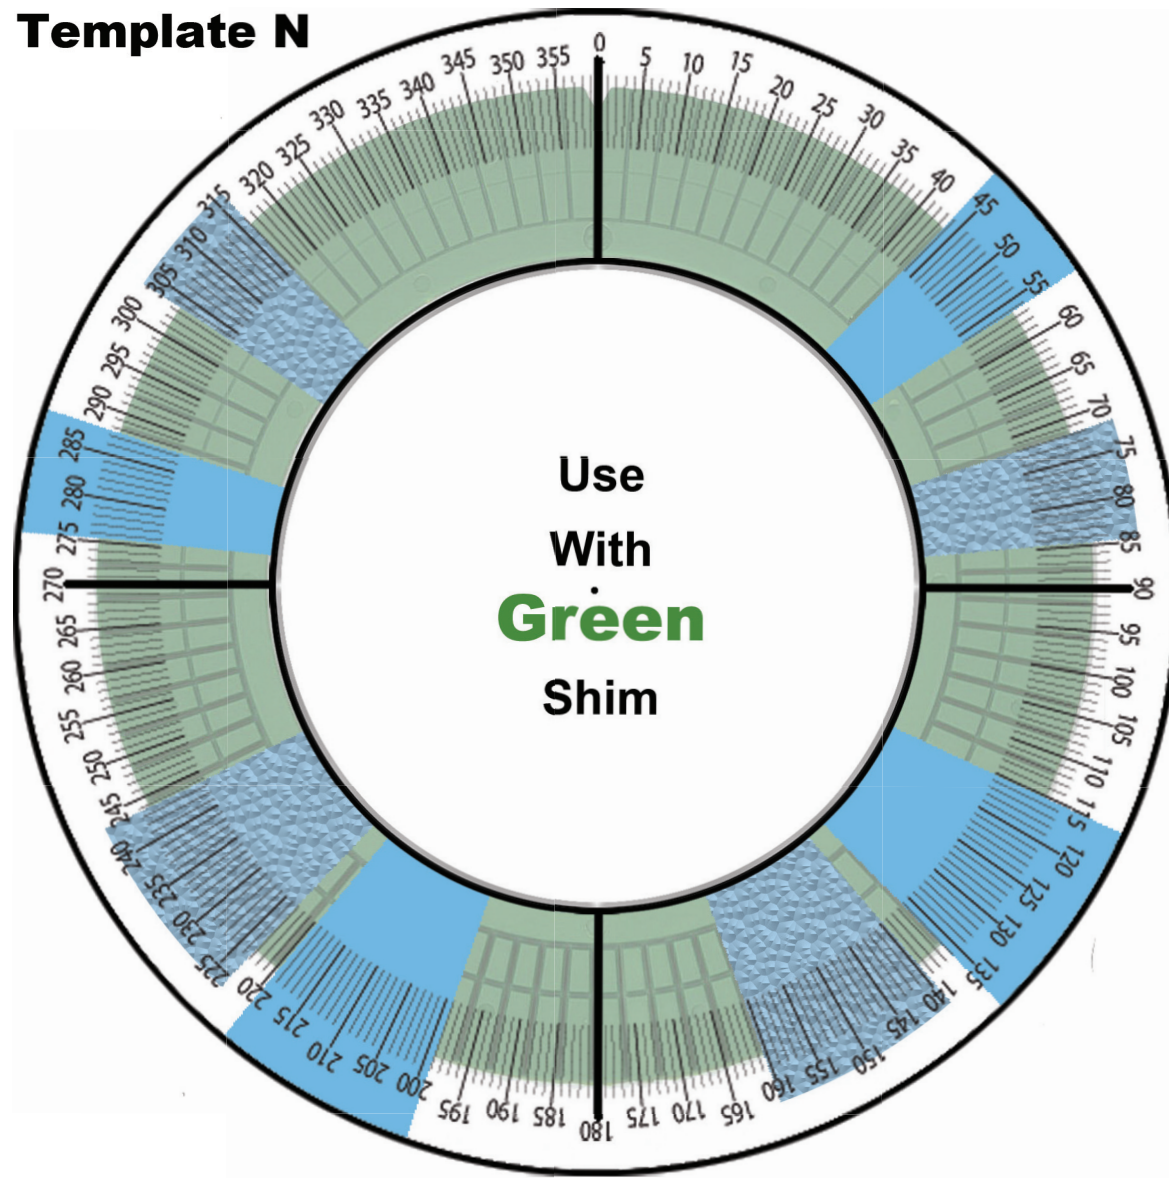

Template L & M

Remove as necessary

1996 & Up Chrysler Town & Country & Voyager, Dodge Caravan, Nissan Leaf & Sentra, Plymouth Voyager, Toyota Sienna

Driver Side  Passenger Side 

Template N

Toyota Sienna

Driver Side  Passenger Side 