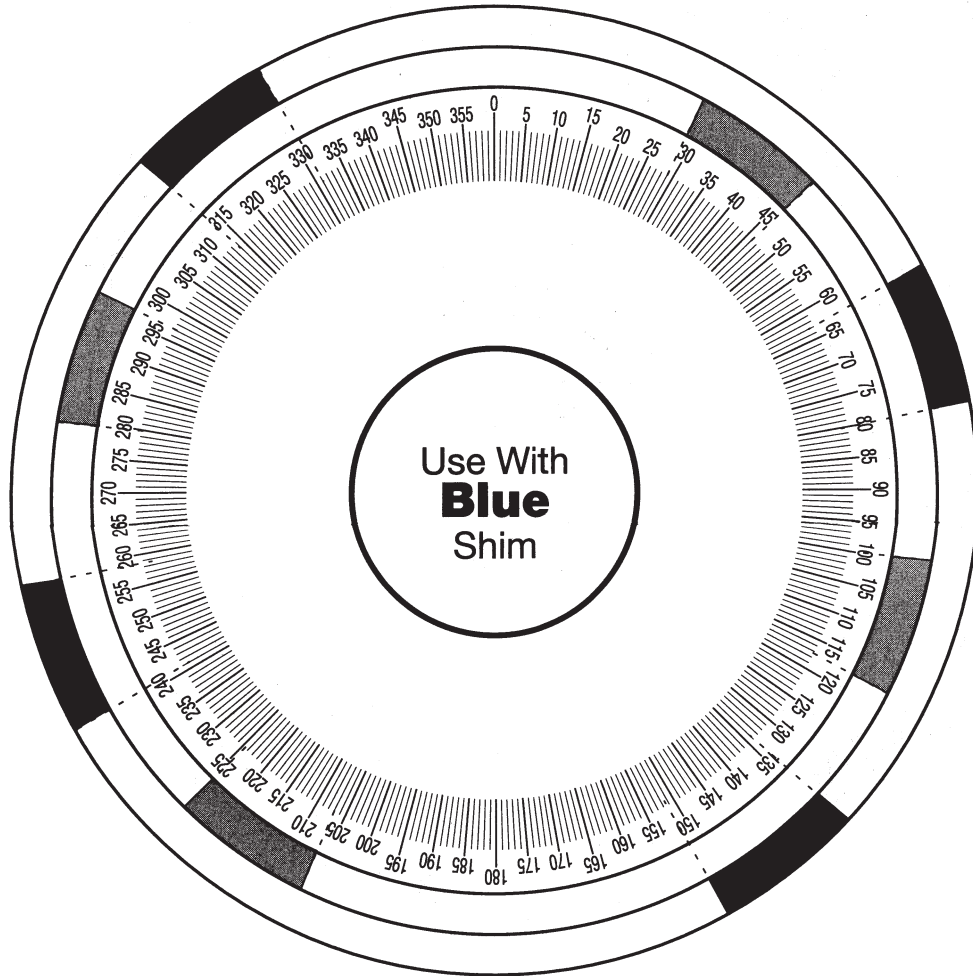

Template J

**PASSENGER
SIDE**

**DRIVERS
SIDE**