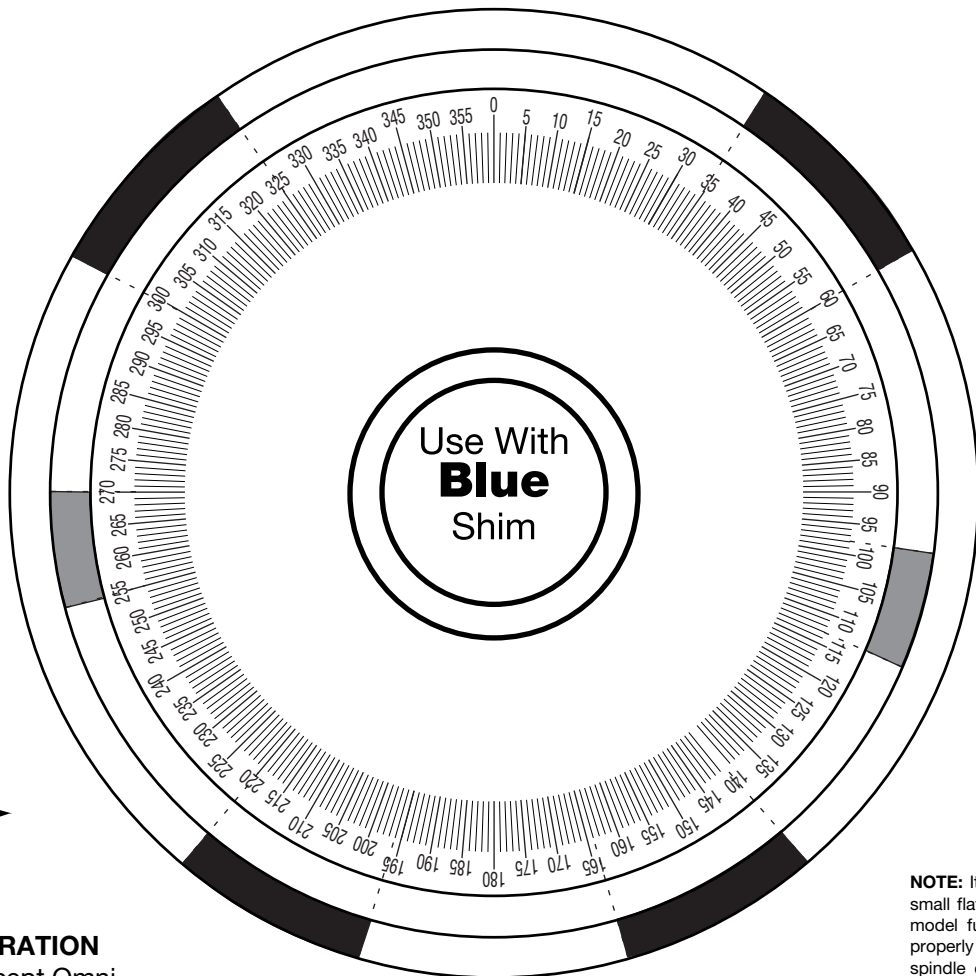

Template H

**PASSENGER
SIDE**

**DRIVERS
SIDE**

CHRYSLER CORP. ("L" BODY) AUDI - 4000

Dodge - Omni, 024 & Charger
Plymouth - Horizon, Turizmo,
Rampage & Scamp

© COPYRIGHT 1989 BY
NORTSTAR MANUFACTURING COMPANY, INC.
ALL RIGHTS RESERVED

Template A

Trim Line →

← Trim Line

CHRYSLER CORPORATION
All FWD Vehicles (Except Omni,
024, Charger, Horizon, Turizmo,
Rampage, Scamp & Mini Vans,

Remove these two tabs for 6 bolt pattern only.

NOTE: It may be necessary to trim off a small flat area at bottom of shim on late model full size Chrysler Products. After properly locating shim on template, set spindle on shim & mark flat area to be trimmed and cut off with side cutter.

**CHEVROLET - Spectrum
ISUZU - I-Mark**

* Can be used with
dual center blue
or System 2000
shim system