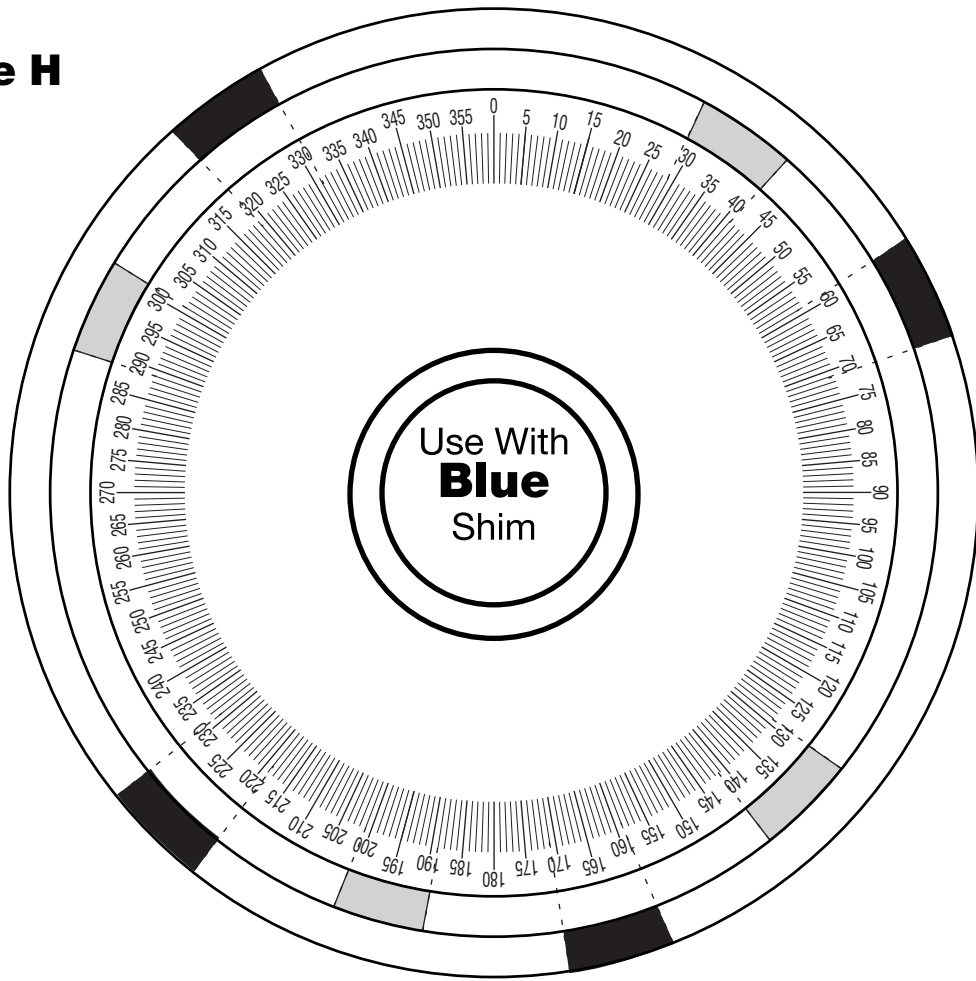

Template H

**PASSENGER
SIDE**

**DRIVERS
SIDE**

CHRYSLER CORP. ("L" BODY) AUDI - 4000

Dodge - Omni, 024 & Charger
Plymouth - Horizon, Turizmo,
Rampage & Scamp

© COPYRIGHT 1989 BY
NORTSTAR MANUFACTURING COMPANY, INC.
ALL RIGHTS RESERVED

Template A

Trim Line →

← Trim Line

CHRYSLER CORPORATION
All FWD Vehicles (Except Omni,
024, Charger, Horizon, Turizmo,
Rampage, Scamp & Mini Vans,

Remove these two tabs for 6 bolt pattern only.

NOTE: It may be necessary to trim off a small flat area at bottom of shim on late model full size Chrysler Products. After properly locating shim on template, set spindle on shim & mark flat area to be trimmed and cut off with side cutter.

**CHEVROLET - Spectrum
ISUZU - I-Mark**

* Can be used with
dual center blue
or System 2000
shim system